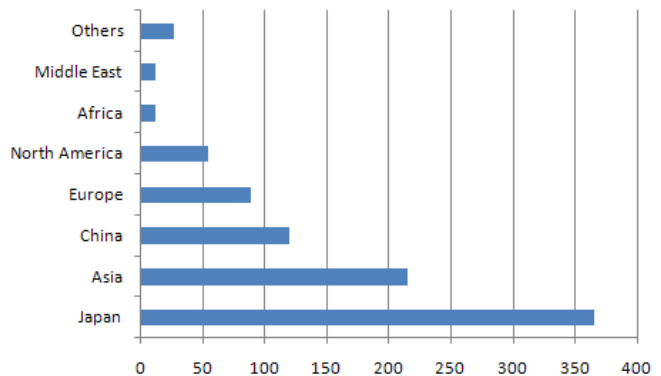

# Final Report

- Title : The 19th Korea Int'l Die-Mold & Related Equipment Exhibition  
(INTERMOLD KOREA 2009)
- Date : March 18 ~ 22, 2009 (5days)
- Vanue : KINTEX(Korea International Exhibiton Center)
- Exhibitors : 320 Companies from 19 countries
- Exhibition Space : 22,000sqm, 1,150Booths
- Number of Visitor : 42,314 from 28countries  
(Japan, China, India, USA, Germany, UK etc.)

## Report of Exhibitors

<By Country>

<By Product>

## Report of Visitors

<By country>

<Purpose of visit>

<Fields of Interest>