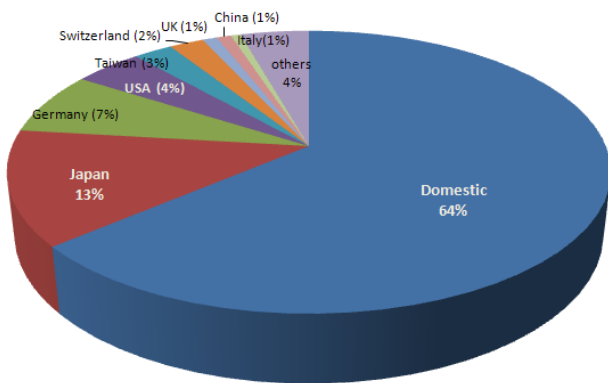

# Final Report

- Title : The 19th Korea Int'l Die-Mold & Related Equipment Exhibition  
(INTERMOLD KOREA 2009)
- Date : March 18 ~ 22, 2009 (5days)
- Vanue : KINTEX(Korea International Exhibiton Center)
- Exhibitors : 320 Companies from 19 countries
- Exhibition Space : 22,000sqm, 1,150Booths
- Number of Visitor : 42,314 from 28countries  
(Japan, China, India, USA, Germany, UK etc.)

## Report of Exhibitors

<By Country>

<By Product>