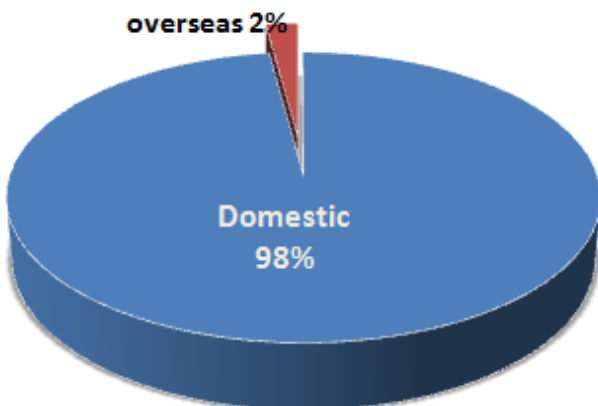

# Final Report

- Title : The 19th Korea Int'l Die-Mold & Related Equipment Exhibition  
(INTERMOLD KOREA 2009)
- Date : March 18 ~ 22, 2009 (5days)
- Vanue : KINTEX(Korea International Exhibiton Center)
- Exhibitors : 320 Companies from 19 countries
- Exhibition Space : 22,000sqm, 1,150Booths
- Number of Visitor : 42,314 from 28countries  
(Japan, China, India, USA, Germany, UK etc.)

## Report of Exhibitors

<By Country>

<By Product>

## Report of Visitors

<By country>

<Purpose of visit>

<Fields of Interest>