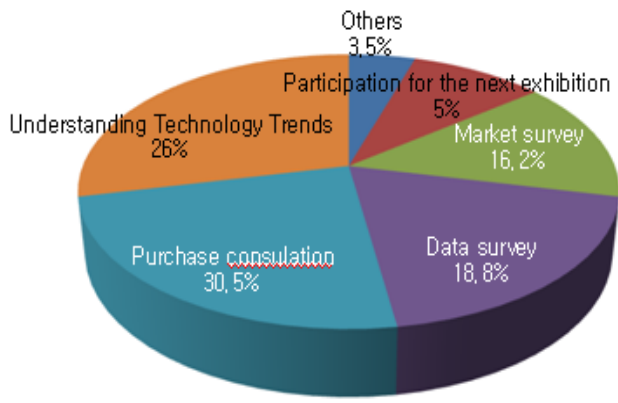

# Final Report

- Title : The 19th Korea Int'l Die-Mold & Related Equipment Exhibition  
(INTERMOLD KOREA 2009)
- Date : March 18 ~ 22, 2009 (5days)
- Vanue : KINTEX(Korea International Exhibiton Center)
- Exhibitors : 320 Companies from 19 countries
- Exhibition Space : 22,000sqm, 1,150Booths
- Number of Visitor : 42,314 from 28countries  
(Japan, China, India, USA, Germany, UK etc.)

## Report of Exhibitors

<By Country>

<By Product>

## Report of Visitors

<By country>

<Purpose of visit>

<Fields of Interest>