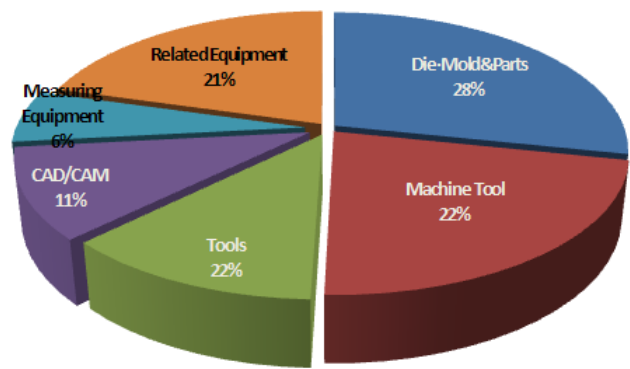

# Final Report

- Title : The 19th Korea Int'l Die-Mold & Related Equipment Exhibition  
(INTERMOLD KOREA 2009)
- Date : March 18 ~ 22, 2009 (5days)
- Vanue : KINTEX(Korea International Exhibiton Center)
- Exhibitors : 320 Companies from 19 countries
- Exhibition Space : 22,000sqm, 1,150Booths
- Number of Visitor : 42,314 from 28countries  
(Japan, China, India, USA, Germany, UK etc.)

## Report of Exhibitors

<By Country>

<By Product>